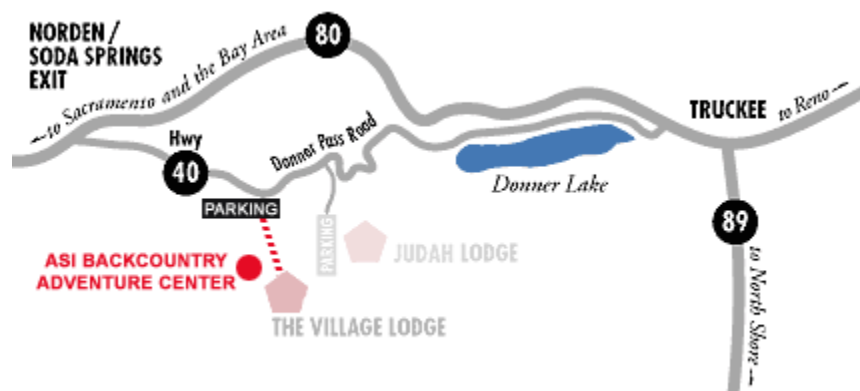

From Sacramento: Go east on I-80 towards Reno. Take the Soda Springs/Norden exit. Turn right off the freeway onto Donner Pass Road (also called Old Highway 40). Go approximately 3 ¾ miles and turn right at the first entrance (Village Side) for Sugar Bowl Ski Resort.

After taking the Gondola and exiting the Gondola Building, the ASI Backcountry Adventure Center will be on the right side, just follow the "Backcountry" Flags.

From Truckee or Reno: Take Donner Lake Exit. Go to the west end of Donner Lake. At the end of the lake, go straight up the pass to the top. Turn left at the second entrance (Village Side) for Sugar Bowl Ski Resort, then follow the directions from above.

- or -

From Truckee or Reno: Go west on I-80 towards Sacramento. Take the Soda Springs/Norden exit. Turn left off the freeway onto Donner Pass Road, (also called Old Highway 40), then follow the directions from above.

Tinker's Station
21728 Donner Pass Rd.
Soda Springs, CA 95724
PHONE: (530) 426-3204
www.tinkersstation.com