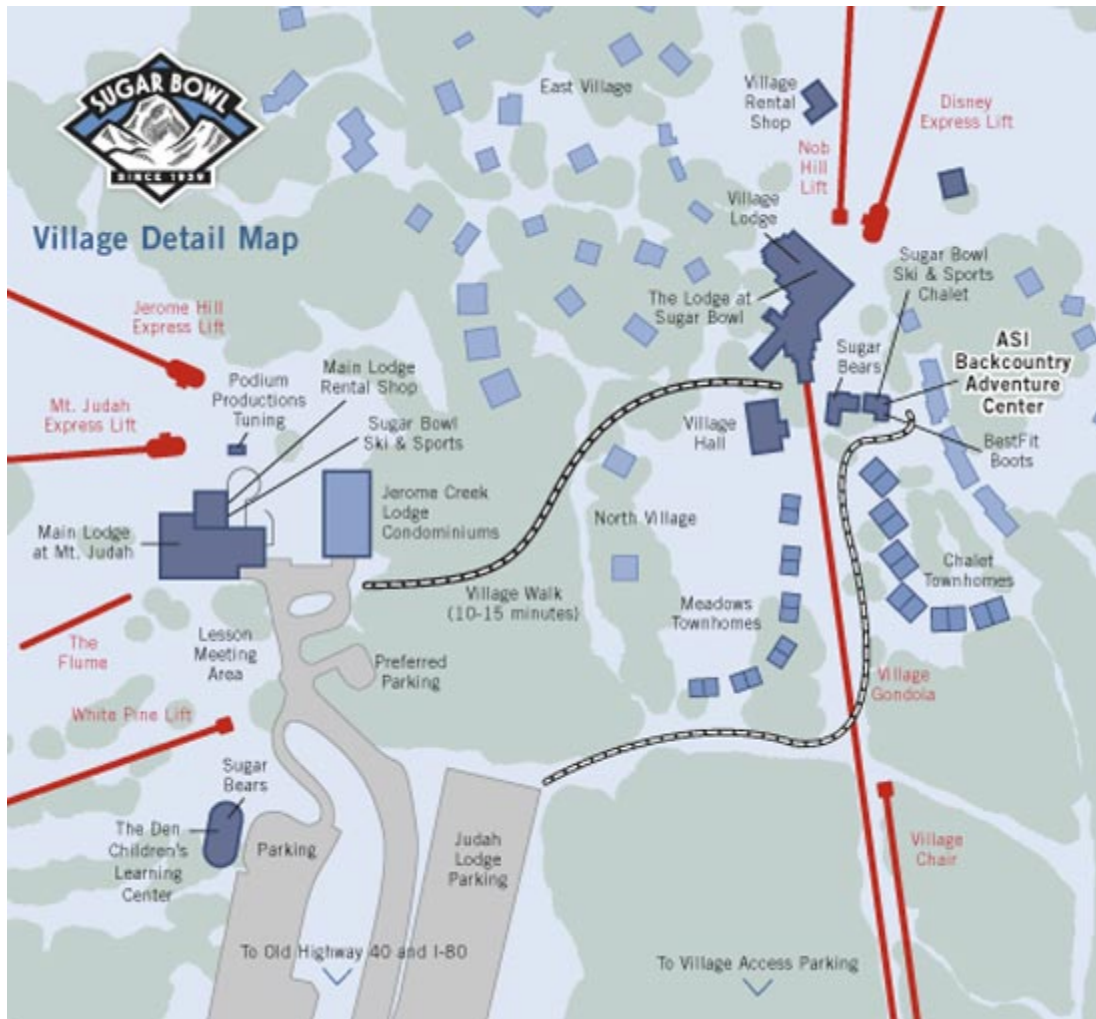

SKIING IMPROVEMENT FOR MOUNTAIN GUIDES LOGISTICS

MEETING PLACE

Course meets at the new **ASI Backcountry Adventure Center** at Sugar Bowl.

MEETING TIME

8:30am

DRIVING DIRECTIONS TO THE ASI BACKCOUNTRY ADVENTURE CENTER

From Sacramento: Go east on I-80 towards Reno. Take the Soda Springs/Norden exit. Turn right off the freeway onto Donner Pass Road (also called Old Highway 40). Go approximately 3 ¾ miles and turn right at the first entrance (Village Side) for Sugar Bowl Ski Resort.

After taking the Gondola and exiting the Gondola Building, the ASI Backcountry Adventure Center will be on the right side, just follow the "Backcountry" Flags.

From Truckee or Reno: Take Donner Lake Exit. Go to the west end of Donner Lake. At the end of the lake, go straight up the pass to the top. Turn left at the second entrance (Village Side) for Sugar Bowl Ski Resort, then follow the directions from above.

- or -

From Truckee or Reno: Go west on I-80 towards Sacramento. Take the Soda Springs/Norden exit. Turn left off the freeway onto Donner Pass Road, (also called Old Highway 40), then follow the directions from above.