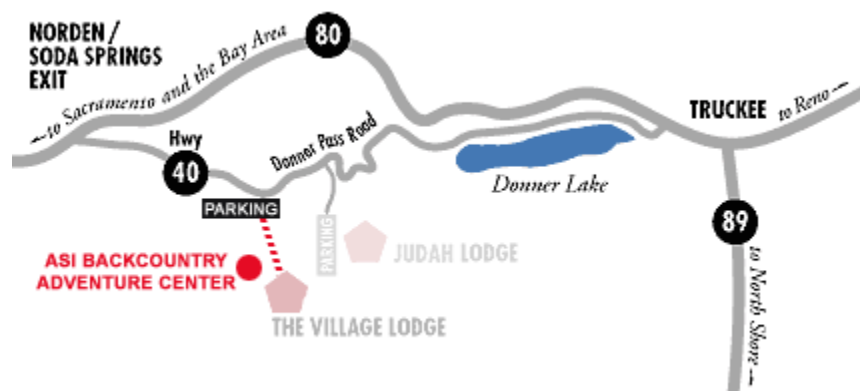

SKI GUIDE PRE-COURSE LOGISTICS

MEETING PLACE

Course meets at the new **ASI Backcountry Adventure Center** at Sugar Bowl.

MEETING TIME

8:30am

DRIVING DIRECTIONS TO THE ASI BACKCOUNTRY ADVENTURE CENTER

From Sacramento: Go east on I-80 towards Reno. Take the Soda Springs/Norden exit. Turn right off the freeway onto Donner Pass Road (also called Old Highway 40). Go approximately 3 ¾ miles and turn right at the first entrance (Village Side) for Sugar Bowl Ski Resort.

After taking the Gondola and exiting the Gondola Building, the ASI Backcountry Adventure Center will be on the right side, just follow the "Backcountry" Flags.

From Truckee or Reno: Take Donner Lake Exit. Go to the west end of Donner Lake. At the end of the lake, go straight up the pass to the top. Turn left at the second entrance (Village Side) for Sugar Bowl Ski Resort, then follow the directions from above.

- or -

From Truckee or Reno: Go west on I-80 towards Sacramento. Take the Soda Springs/Norden exit. Turn left off the freeway onto Donner Pass Road, (also called Old Highway 40), then follow the directions from above.

Tinker's Station
21728 Donner Pass Rd.
Soda Springs, CA 95724
PHONE: (530) 426-3204
www.tinkersstation.com