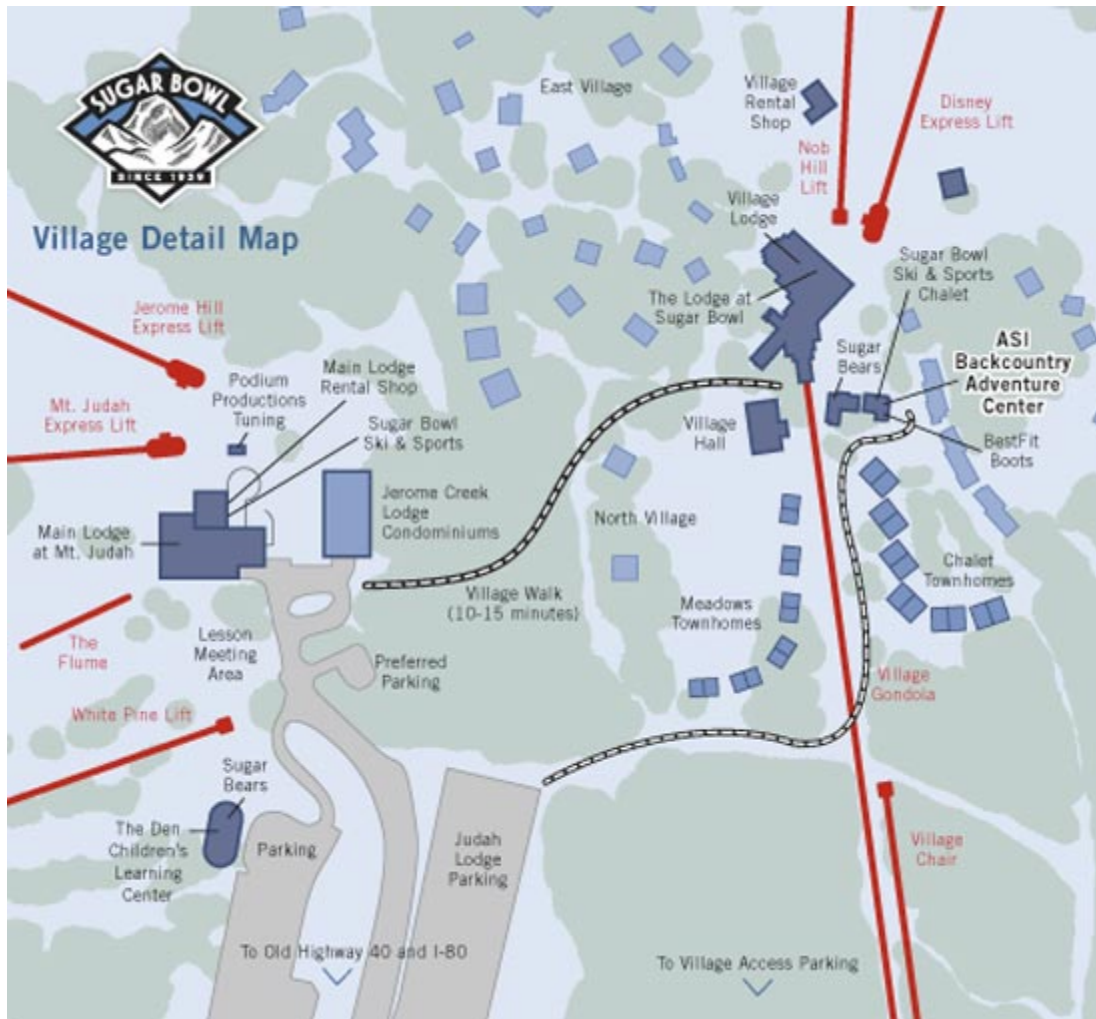

SKI GUIDE PRE-COURSE LOGISTICS

MEETING PLACE

Course meets at the new **ASI Backcountry Adventure Center** at Sugar Bowl.

MEETING TIME

8:30am

DRIVING DIRECTIONS TO THE ASI BACKCOUNTRY ADVENTURE CENTER

From Sacramento: Go east on I-80 towards Reno. Take the Soda Springs/Norden exit. Turn right off the freeway onto Donner Pass Road (also called Old Highway 40). Go approximately 3 ¾ miles and turn right at the first entrance (Village Side) for Sugar Bowl Ski Resort.

After taking the Gondola and exiting the Gondola Building, the ASI Backcountry Adventure Center will be on the right side, just follow the "Backcountry" Flags.

From Truckee or Reno: Take Donner Lake Exit. Go to the west end of Donner Lake. At the end of the lake, go straight up the pass to the top. Turn left at the second entrance (Village Side) for Sugar Bowl Ski Resort, then follow the directions from above.

- or -

From Truckee or Reno: Go west on I-80 towards Sacramento. Take the Soda Springs/Norden exit. Turn left off the freeway onto Donner Pass Road, (also called Old Highway 40), then follow the directions from above.

Loch Leven Lodge

13855 Donner Pass Rd.
 Truckee, CA 96161
 PHONE: (530) 587-3773
www.lochlevenlodge.com

The Truckee Hotel

10007 Bridge St.
 Truckee, CA 96161
 PHONE: (530) 587-4444
www.thetruckeehotel.com