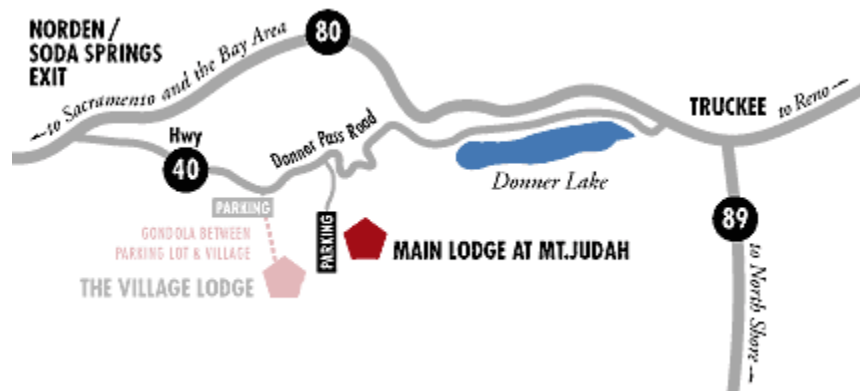

### MEETING PLACE

Course meets at Sugar Bowl Ski Resort, inside the Judah Lodge cafeteria in front of the fireplace. Your instructor will be wearing an orange ASI jacket.

### DRIVING DIRECTIONS TO ASI'S OFFICE/CLASSROOM:

**From Sacramento:** Go east on I-80 towards Reno. Take the Soda Springs/Norden exit. Turn right off the freeway onto Donner Pass Road (also called Old Highway 40). Go approximately 3 ¾ miles and turn right at the second entrance (Mt. Judah side) for Sugar Bowl Ski Resort.

**From Truckee or Reno:** Go west on I-80 towards Sacramento. Take the Soda Springs/Norden exit. Turn left off the freeway onto Donner Pass Road, (also called Old Highway 40), then follow the directions from above.

- or -

**From Truckee or Reno:** Take Donner Lake Exit. Go to the west end of Donner Lake. At the end of the Lake go straight up the pass to the top. Turn left at the first entrance (Mt. Judah side) for Sugar Bowl Ski Resort.