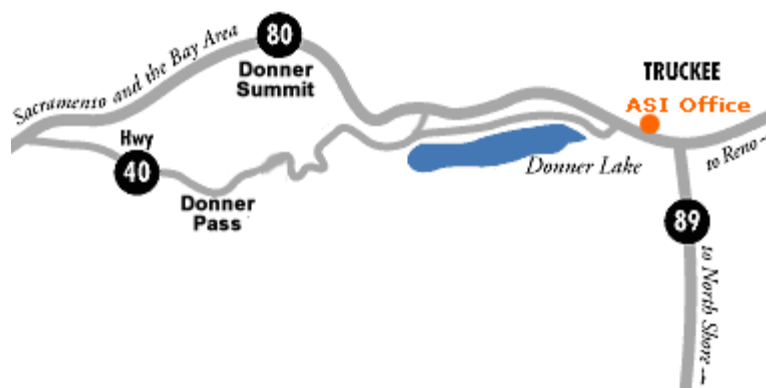

WILDERNESS FIRST RESPONDER LOGISTICS

MEETING TIME & PLACE

Course meets at 8:00AM downstairs in The Back Country. It's conveniently located on Donner Pass Road, across from Wild Cherries Coffee Shop and the Fire Station, just west of the Hwy 89 T intersection (the road to Squaw Valley and Tahoe City). Allow extra time for your travel during snowfall periods.

DRIVING DIRECTIONS TO ASI'S OFFICE/CLASSROOM:

From Sacramento: Go east on I-80 to Truckee. Take the Hwy 89 exit. Turn left off the freeway onto Hwy 89 (use the roundabout to go under the freeway (I-80)). Go one block to the light and turn left onto Donner Pass Road. We are located at 11400 Donner Pass Road (downstairs in The Back Country mountaineering shop).

From Reno: Go west on I-80 to Truckee. Take the Hwy 89 exit. Turn right off the freeway onto Hwy 89. Go one block to the light and turn left onto Donner Pass Road. We are located at 11400 Donner Pass Road (downstairs in The Back Country mountaineering shop).

Holiday Inn Express

10527 Coldstream Rd.
Truckee, CA 96161
PHONE: (530) 582-9999
www.hiexpresstruckee.com

Ice Lakes Lodge

1111 Soda Springs Rd.
Soda Springs, CA 95728
PHONE: (530) 426-7660
www.icelakeslodge.com