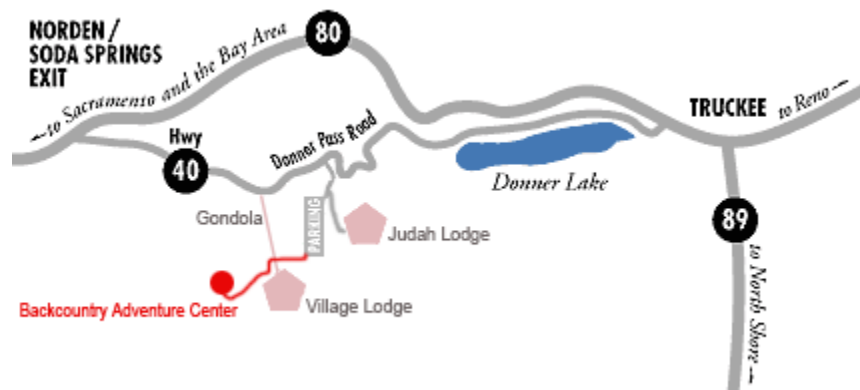

WILDERNESS FIRST AID LOGISTICS

MEETING PLACE

Course meets at the new **ASI Backcountry Adventure Center** at Sugar Bowl.

MEETING TIME

8:30am

DRIVING DIRECTIONS TO THE ASI BACKCOUNTRY ADVENTURE CENTER

From Sacramento: Go east on I-80 towards Reno. Take the Soda Springs/Norden exit. Turn right off the freeway onto Donner Pass Road (also called Old Highway 40). Go approximately 3 ¾ miles and turn right at the second entrance (Judah Side) for Sugar Bowl Ski Resort.

From Truckee or Reno: Take Donner Lake Exit. Go to the west end of Donner Lake. At the end of the Lake, go straight up the pass to the top. Turn left at the first entrance (Judah Side) for Sugar Bowl Ski Resort, then follow the directions from above.

- or -

From Truckee or Reno: Go west on I-80 towards Sacramento. Take the Soda Springs/Norden exit. Turn left off the freeway onto Donner Pass Road, (also called Old Highway 40), then follow the directions from above.

Ice Lakes Lodge

1111 Soda Springs Rd.
Soda Springs, CA 95728
PHONE: (530) 426-7660
www.theicelakeslodge.com

Inn at Truckee

11506 Deerfield Dr.
Truckee, CA 96161
PHONE: (530) 587-8888
www.innattruckee.com