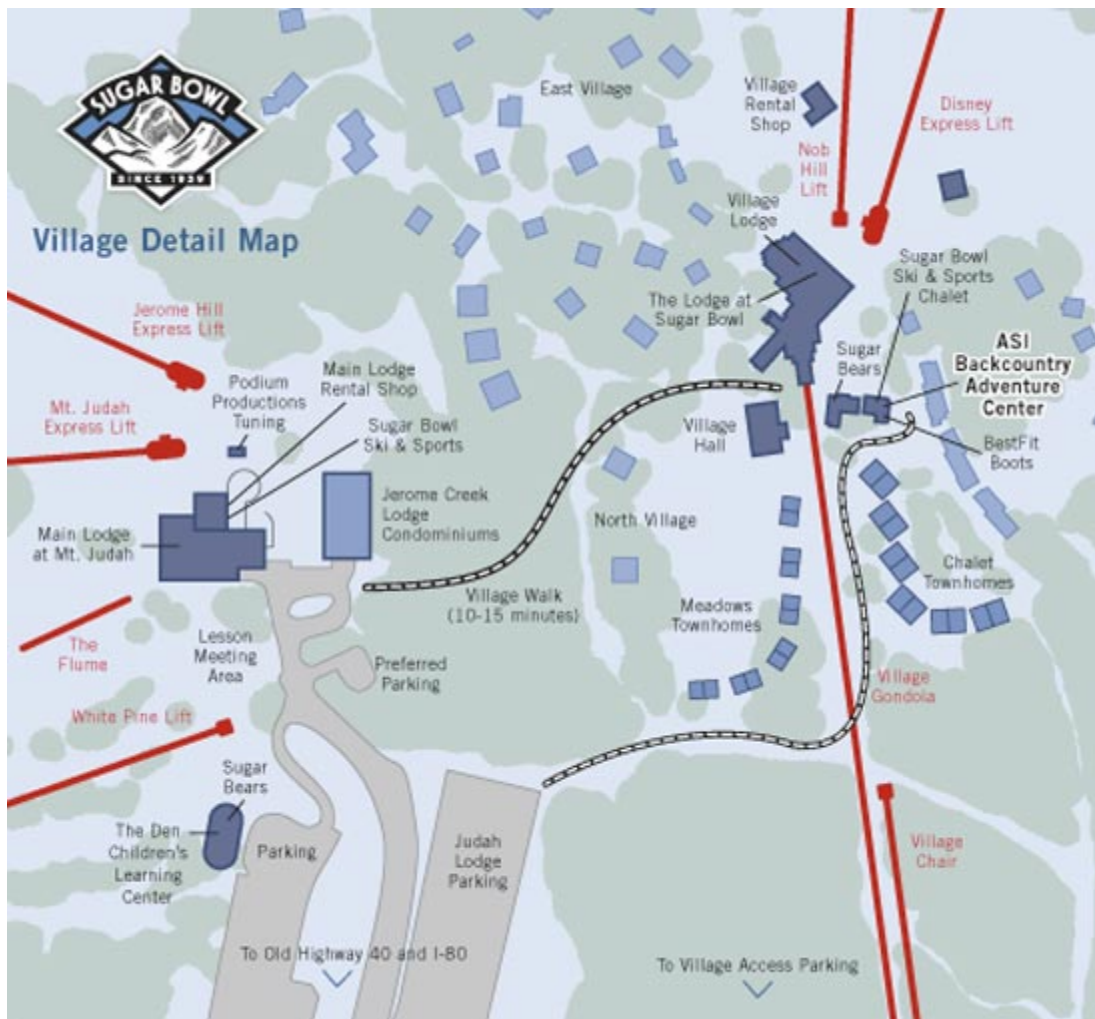

WILDERNESS FIRST AID LOGISTICS

MEETING PLACE

Course meets at the new **ASI Backcountry Adventure Center** at Sugar Bowl.

MEETING TIME

8:30am

DRIVING DIRECTIONS TO THE ASI BACKCOUNTRY ADVENTURE CENTER

From Sacramento: Go east on I-80 towards Reno. Take the Soda Springs/Norden exit. Turn right off the freeway onto Donner Pass Road (also called Old Highway 40). Go approximately 3 ¾ miles and turn right at the first entrance (Village Side) for Sugar Bowl Ski Resort.

After taking the Gondola and exiting the Gondola Building, the ASI Backcountry Adventure Center will be on the right side, just follow the "Backcountry" Flags.

From Truckee or Reno: Take Donner Lake Exit. Go to the west end of Donner Lake. At the end of the Lake, go straight up the pass to the top. Turn left at the second entrance (Village Side) for Sugar Bowl Ski Resort, then follow the directions from above.

- or -

From Truckee or Reno: Go west on I-80 towards Sacramento. Take the Soda Springs/Norden exit. Turn left off the freeway onto Donner Pass Road, (also called Old Highway 40), then follow the directions from above.

Ice Lakes Lodge

1111 Soda Springs Rd.
Soda Springs, CA 95728
PHONE: (530) 426-7660
www.icelakeslodge.com

Inn at Truckee

11506 Deerfield Dr.
Truckee, CA 96161
PHONE: (530) 587-8888
www.innattruckee.com

Loch Leven Lodge