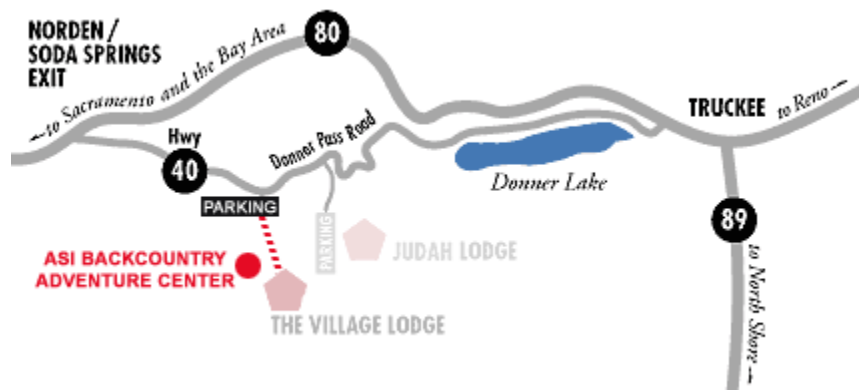

WILDERNESS FIRST AID LOGISTICS

MEETING PLACE

Course meets at the new **ASI Backcountry Adventure Center** at Sugar Bowl.

MEETING TIME

8:30am

DRIVING DIRECTIONS TO THE ASI BACKCOUNTRY ADVENTURE CENTER

From Sacramento: Go east on I-80 towards Reno. Take the Soda Springs/Norden exit. Turn right off the freeway onto Donner Pass Road (also called Old Highway 40). Go approximately 3 ¾ miles and turn right at the first entrance (Village Side) for Sugar Bowl Ski Resort.

After taking the Gondola and exiting the Gondola Building, the ASI Backcountry Adventure Center will be on the right side, just follow the "Backcountry" Flags.

From Truckee or Reno: Take Donner Lake Exit. Go to the west end of Donner Lake. At the end of the Lake, go straight up the pass to the top. Turn left at the second entrance (Village Side) for Sugar Bowl Ski Resort, then follow the directions from above.

- or -

From Truckee or Reno: Go west on I-80 towards Sacramento. Take the Soda Springs/Norden exit. Turn left off the freeway onto Donner Pass Road, (also called Old Highway 40), then follow the directions from above.

Ice Lakes Lodge

1111 Soda Springs Rd.
Soda Springs, CA 95728
PHONE: (530) 426-7660
www.icelakeslodge.com

Inn at Truckee

11506 Deerfield Dr.
Truckee, CA 96161
PHONE: (530) 587-8888
www.innattruckee.com

Loch Leven Lodge