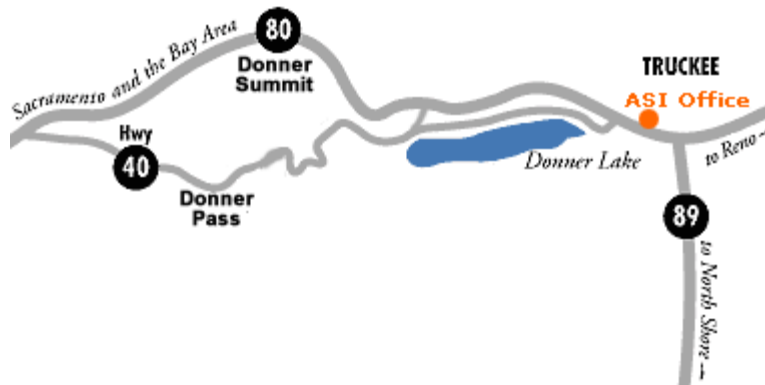

SKI MOUNTAINEERING TECHNIQUES LOGISTICS

MEETING TIME & PLACE

Course meets at 8:00AM downstairs in The Back Country. It's conveniently located on Donner Pass Road, across from Wild Cherries Coffee Shop and the Fire Station, just west of the Hwy 89 T intersection (the road to Squaw Valley and Tahoe City). Allow extra time for your travel during snowfall periods.

DRIVING DIRECTIONS TO ASI'S OFFICE/CLASSROOM:

From Sacramento: Go east on I-80 to Truckee. Take the Hwy 89 exit. Turn left off the freeway onto Hwy 89 (use the roundabout to go under the freeway (I-80)). Go one block to the light and turn left onto Donner Pass Road. We are located at 11400 Donner Pass Road (downstairs in The Back Country mountaineering shop).

From Reno: Go west on I-80 to Truckee. Take the Hwy 89 exit. Turn right off the freeway onto Hwy 89. Go one block to the light and turn left onto Donner Pass Road. We are located at 11400 Donner Pass Road (downstairs in The Back Country mountaineering shop).

Holiday Inn Express

10527 Coldstream Rd.
Truckee, CA 96161
PHONE: (530) 582-9999
www.hiexpresstruckee.com

Ice Lakes Lodge

1111 Soda Springs Rd.
Soda Springs, CA 95728
PHONE: (530) 426-7660
www.icelakeslodge.com