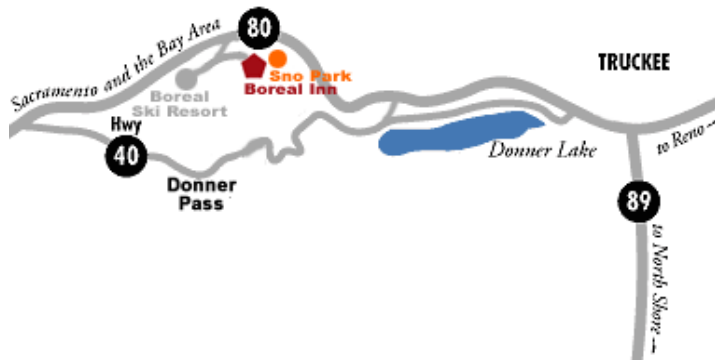

CASTLE PEAK TOUR LOGISTICS

MEETING TIME & PLACE

Course meets at 8:00am at the Boreal Inn near the Boreal Ski Resort.

*Course finishes by 4:00pm

PARKING

Once we meet at Boreal Inn, each driver will need to obtain a Sno-Park Permit in order to park their vehicles for the day. Permits can be purchased at Boreal Inn for \$5 (Season Permits available for \$25).

DRIVING DIRECTIONS TO ASI'S OFFICE/CLASSROOM:

From Sacramento: Go east on I-80 towards Truckee. Take the Boreal/Castle Peak Exit. Boreal Inn will be on the left side of the parking lot.

From Reno: Go west on I-80 past Truckee. Take the Boreal/Castle Peak Exit. Boreal Inn will be on the left side of the parking lot.