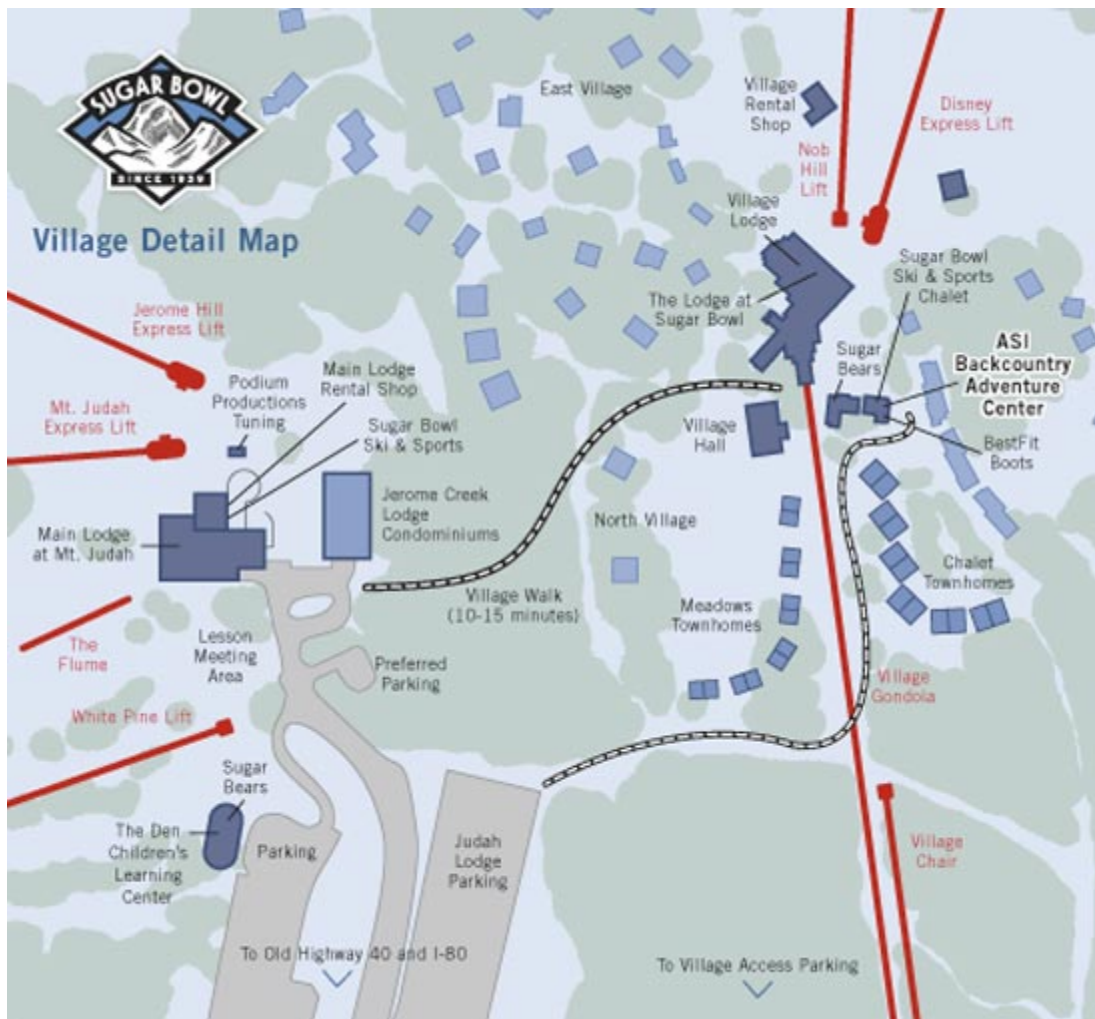

SIDECOUNTRY LOGISTICS

MEETING PLACE

Course meets at the new **ASI Backcountry Adventure Center** at Sugar Bowl.

MEETING TIME

Pre-registration is strongly recommended.

Walk-in registration & Gear Fitting: 8:30 – 9:30am.

Course Duration: 9:30am – 3:00pm

DRIVING DIRECTIONS TO THE ASI BACKCOUNTRY ADVENTURE CENTER

From Sacramento: Go east on I-80 towards Reno. Take the Soda Springs/Norden exit. Turn right off the freeway onto Donner Pass Road (also called Old Highway 40). Go approximately 3 ¾ miles and turn right at the first entrance (Village Side) for Sugar Bowl Ski Resort.

After taking the Gondola and exiting the Gondola Building, the ASI Backcountry Adventure Center will be on the right side, just follow the “Backcountry” Flags.

From Truckee or Reno: Take Donner Lake Exit. Go to the west end of Donner Lake. At the end of the lake, go straight up the pass to the top. Turn left at the second entrance (Village Side) for Sugar Bowl Ski Resort, then follow the directions from above.

- or -

From Truckee or Reno: Go west on I-80 towards Sacramento. Take the Soda Springs/Norden exit. Turn left off the freeway onto Donner Pass Road, (also called Old Highway 40), then follow the directions from above.