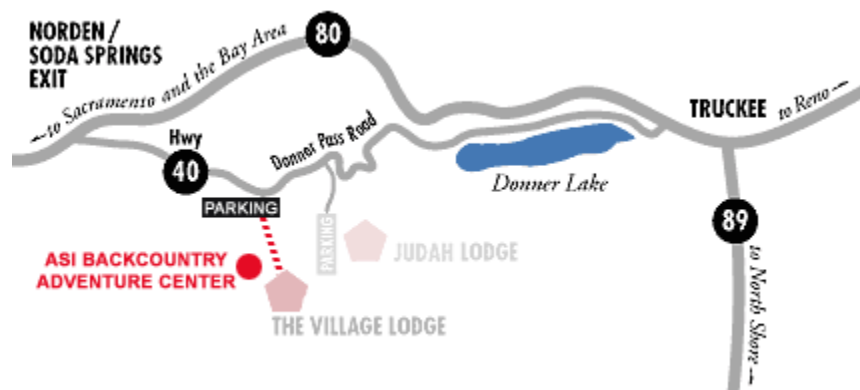

Course Duration: 9:30am – 3:00pm

DRIVING DIRECTIONS TO THE ASI BACKCOUNTRY ADVENTURE CENTER

From Sacramento: Go east on I-80 towards Reno. Take the Soda Springs/Norden exit. Turn right off the freeway onto Donner Pass Road (also called Old Highway 40). Go approximately 3 ¾ miles and turn right at the first entrance (Village Side) for Sugar Bowl Ski Resort.

After taking the Gondola and exiting the Gondola Building, the ASI Backcountry Adventure Center will be on the right side, just follow the “Backcountry” Flags.

From Truckee or Reno: Take Donner Lake Exit. Go to the west end of Donner Lake. At the end of the lake, go straight up the pass to the top. Turn left at the second entrance (Village Side) for Sugar Bowl Ski Resort, then follow the directions from above.

- or -

From Truckee or Reno: Go west on I-80 towards Sacramento. Take the Soda Springs/Norden exit. Turn left off the freeway onto Donner Pass Road, (also called Old Highway 40), then follow the directions from above.

Ice Lakes Lodge

1111 Soda Springs Rd.
Soda Springs, CA 95728
PHONE: (530) 426-7660
www.icelakeslodge.com

Inn at Truckee

11506 Deerfield Dr.
Truckee, CA 96161
PHONE: (530) 587-8888
www.innattruckee.com

Loch Leven Lodge