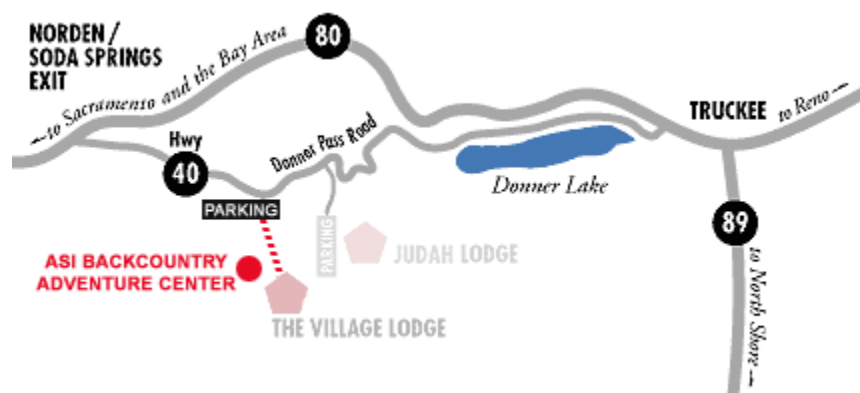

AIARE INTRO TO AVALANCHES LOGISTICS

MEETING PLACE

Course meets at the new **ASI Backcountry Adventure Center** at Sugar Bowl.

MEETING TIME

8:30am

DRIVING DIRECTIONS TO THE ASI BACKCOUNTRY ADVENTURE CENTER

From Sacramento: Go east on I-80 towards Reno. Take the Soda Springs/Norden exit. Turn right off the freeway onto Donner Pass Road (also called Old Highway 40). Go approximately 3 ¾ miles and turn right at the first entrance (Village Side) for Sugar Bowl Ski Resort.

After taking the Gondola and exiting the Gondola Building, the ASI Backcountry Adventure Center will be on the right side, just follow the "Backcountry" Flags.

From Truckee or Reno: Take Donner Lake Exit. Go to the west end of Donner Lake. At the end of the lake, go straight up the pass to the top. Turn left at the second entrance (Village Side) for Sugar Bowl Ski Resort, then follow the directions from above.

- or -

From Truckee or Reno: Go west on I-80 towards Sacramento. Take the Soda Springs/Norden exit. Turn left off the freeway onto Donner Pass Road, (also called Old Highway 40), then follow the directions from above.

Ice Lakes Lodge

1111 Soda Springs Rd.
Soda Springs, CA 95728
PHONE: (530) 426-7660
www.icelakeslodge.com

Inn at Truckee

11506 Deerfield Dr.
Truckee, CA 96161
PHONE: (530) 587-8888
www.innattruckee.com

Loch Leven Lodge