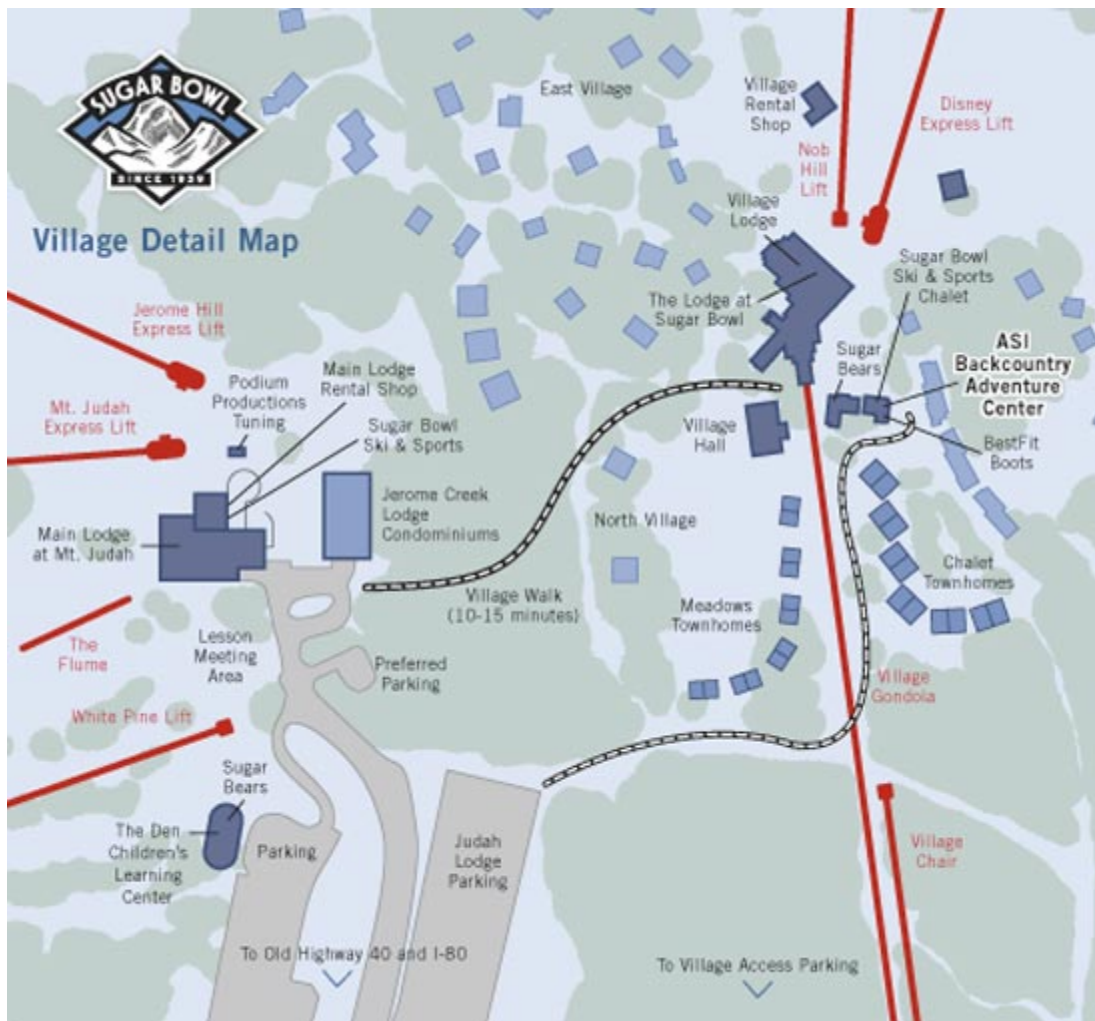

AIARE INTRO TO AVALANCHES LOGISTICS

MEETING PLACE

Course meets at the new **ASI Backcountry Adventure Center** at Sugar Bowl.

MEETING TIME

8:30am

DRIVING DIRECTIONS TO THE ASI BACKCOUNTRY ADVENTURE CENTER

From Sacramento: Go east on I-80 towards Reno. Take the Soda Springs/Norden exit. Turn right off the freeway onto Donner Pass Road (also called Old Highway 40). Go approximately 3 ¾ miles and turn right at the first entrance (Village Side) for Sugar Bowl Ski Resort.

After taking the Gondola and exiting the Gondola Building, the ASI Backcountry Adventure Center will be on the right side, just follow the "Backcountry" Flags.

From Truckee or Reno: Take Donner Lake Exit. Go to the west end of Donner Lake. At the end of the lake, go straight up the pass to the top. Turn left at the second entrance (Village Side) for Sugar Bowl Ski Resort, then follow the directions from above.

- or -

From Truckee or Reno: Go west on I-80 towards Sacramento. Take the Soda Springs/Norden exit. Turn left off the freeway onto Donner Pass Road, (also called Old Highway 40), then follow the directions from above.

Ice Lakes Lodge

1111 Soda Springs Rd.
Soda Springs, CA 95728
PHONE: (530) 426-7660
www.icelakeslodge.com

Inn at Truckee

11506 Deerfield Dr.
Truckee, CA 96161
PHONE: (530) 587-8888
www.innattruckee.com

Loch Leven Lodge