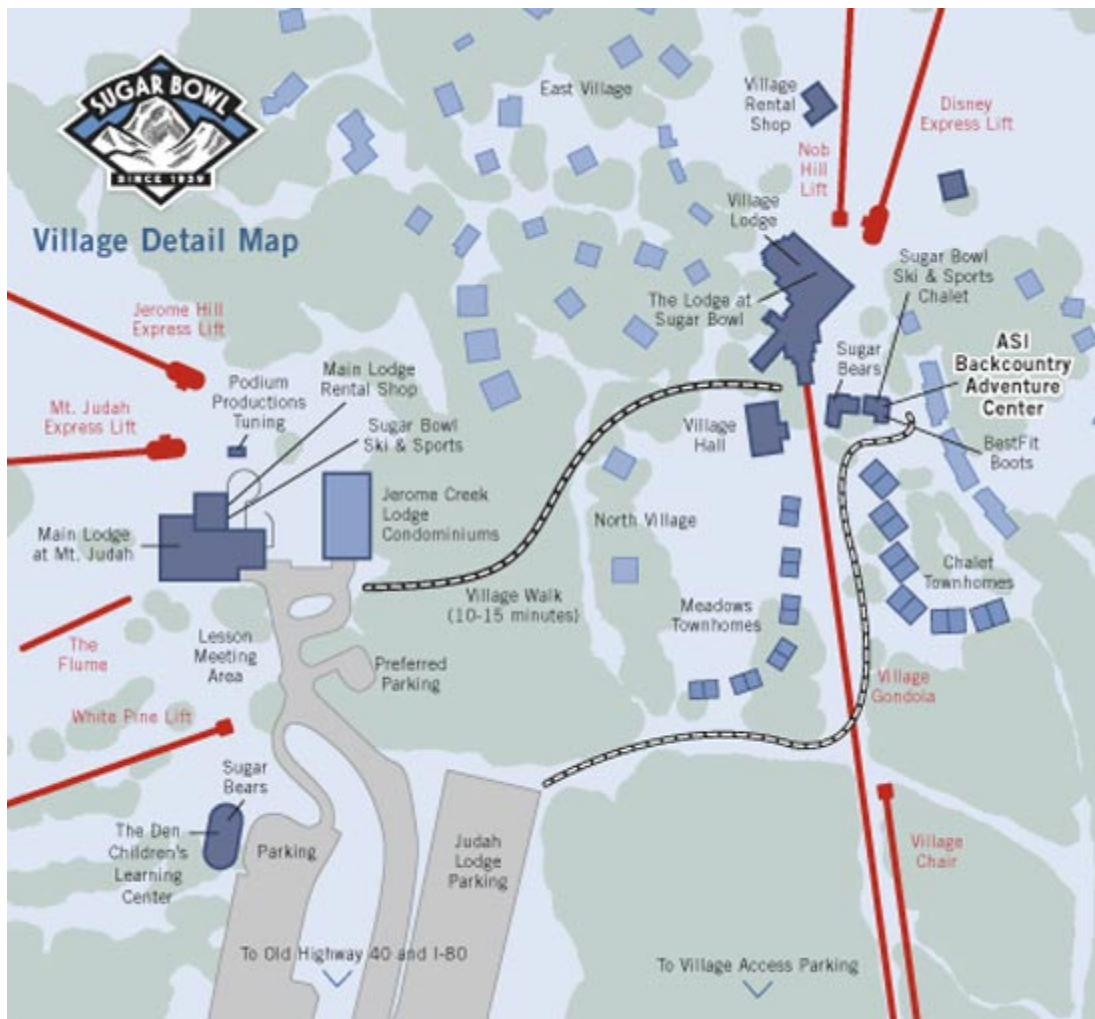

AIARE AVALANCHE LEVEL 1 PLUS LOGISTICS

MEETING PLACE

Course meets at the new **ASI Backcountry Adventure Center** at Sugar Bowl.

MEETING TIME

8:30am

*Course finishes between 4-5pm each day

DRIVING DIRECTIONS TO THE ASI BACKCOUNTRY ADVENTURE CENTER

From Sacramento: Go east on I-80 towards Reno. Take the Soda Springs/Norden exit. Turn right off the freeway onto Donner Pass Road (also called Old Highway 40). Go approximately 3 ¾ miles and turn right at the first entrance (Village Side) for Sugar Bowl Ski Resort.

After taking the Gondola and exiting the Gondola Building, the ASI Backcountry Adventure Center will be on the right side, just follow the "Backcountry" Flags.

From Truckee or Reno: Take Donner Lake Exit. Go to the west end of Donner Lake. At the end of the lake, go straight up the pass to the top. Turn left at the second entrance (Village Side) for Sugar Bowl Ski Resort, then follow the directions from above.

- or -

From Truckee or Reno: Go west on I-80 towards Sacramento. Take the Soda Springs/Norden exit. Turn left off the freeway onto Donner Pass Road, (also called Old Highway 40), then follow the directions from above.