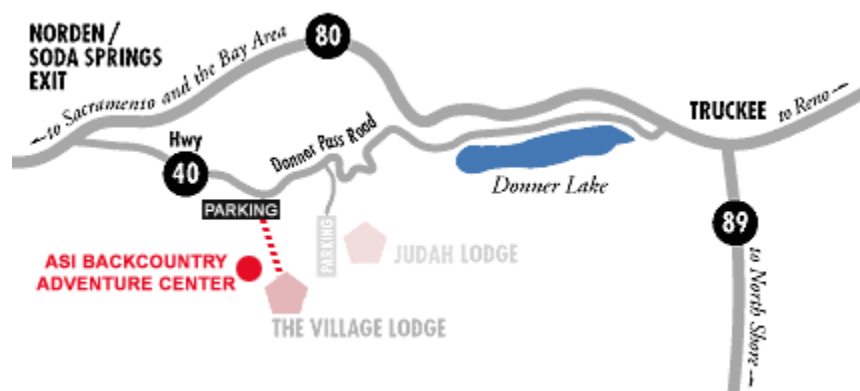

From Sacramento: Go east on I-80 towards Reno. Take the Soda Springs/Norden exit. Turn right off the freeway onto Donner Pass Road (also called Old Highway 40). Go approximately 3 ¾ miles and turn right at the first entrance (Village Side) for Sugar Bowl Ski Resort.

After taking the Gondola and exiting the Gondola Building, the ASI Backcountry Adventure Center will be on the right side, just follow the "Backcountry" Flags.

From Truckee or Reno: Take Donner Lake Exit. Go to the west end of Donner Lake. At the end of the lake, go straight up the pass to the top. Turn left at the second entrance (Village Side) for Sugar Bowl Ski Resort, then follow the directions from above.

- or -

From Truckee or Reno: Go west on I-80 towards Sacramento. Take the Soda Springs/Norden exit. Turn left off the freeway onto Donner Pass Road, (also called Old Highway 40), then follow the directions from above.

Tinker's Station
21728 Donner Pass Rd.
Soda Springs, CA 95724
PHONE: (530) 426-3204
www.tinkersstation.com