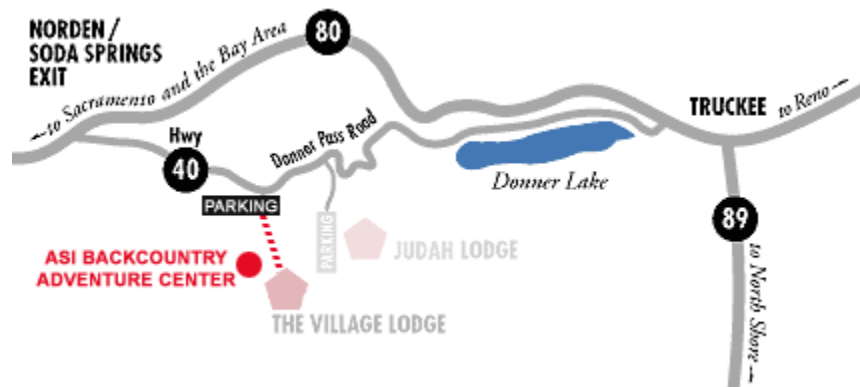

INTRO TO TELEMAR LOGISTICS

MEETING PLACE

Course meets at the new **ASI Backcountry Adventure Center** at Sugar Bowl.

MEETING TIME

8:30am

DRIVING DIRECTIONS TO THE ASI BACKCOUNTRY ADVENTURE CENTER

From Sacramento: Go east on I-80 towards Reno. Take the Soda Springs/Norden exit. Turn right off the freeway onto Donner Pass Road (also called Old Highway 40). Go approximately 3 $\frac{3}{4}$ miles and turn right at the first entrance (Village Side) for Sugar Bowl Ski Resort.

After taking the Gondola and exiting the Gondola Building, the ASI Backcountry Adventure Center will be on the right side, just follow the "Backcountry" Flags.

From Truckee or Reno: Take Donner Lake Exit. Go to the west end of Donner Lake. At the end of the Lake go straight up the pass to the top. Turn left at the second entrance (Village Side) for Sugar Bowl Ski Resort, then follow the directions from above.

- or -

From Truckee or Reno: Go west on I-80 towards Sacramento. Take the Soda Springs/Norden exit. Turn left off the freeway onto Donner Pass Road, (also called Old Highway 40), then follow the directions from above.

PHONE: (530) 582-9999

www.hiexpresstruckee.com

Ice Lakes Lodge

1111 Soda Springs Rd.

Soda Springs, CA 95728

PHONE: (530) 426-7660

www.icelakeslodge.com

Inn at Truckee