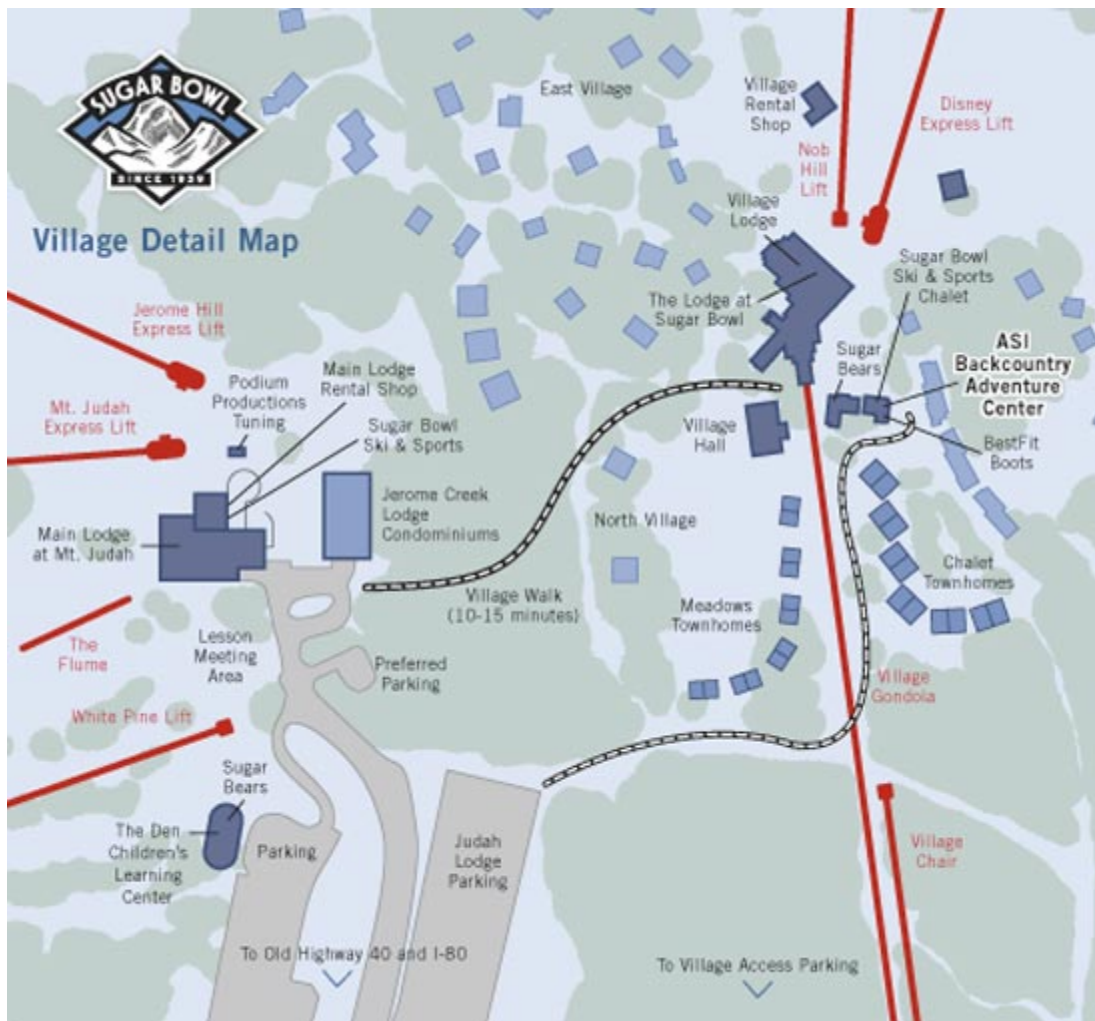

INTRO TO TELEMAR LOGISTICS

MEETING PLACE

Course meets at the new **ASI Backcountry Adventure Center** at Sugar Bowl.

MEETING TIME

8:30am

DRIVING DIRECTIONS TO THE ASI BACKCOUNTRY ADVENTURE CENTER

From Sacramento: Go east on I-80 towards Reno. Take the Soda Springs/Norden exit. Turn right off the freeway onto Donner Pass Road (also called Old Highway 40). Go approximately 3 $\frac{3}{4}$ miles and turn right at the first entrance (Village Side) for Sugar Bowl Ski Resort.

After taking the Gondola and exiting the Gondola Building, the ASI Backcountry Adventure Center will be on the right side, just follow the "Backcountry" Flags.

From Truckee or Reno: Take Donner Lake Exit. Go to the west end of Donner Lake. At the end of the Lake go straight up the pass to the top. Turn left at the second entrance (Village Side) for Sugar Bowl Ski Resort, then follow the directions from above.

- or -

From Truckee or Reno: Go west on I-80 towards Sacramento. Take the Soda Springs/Norden exit. Turn left off the freeway onto Donner Pass Road, (also called Old Highway 40), then follow the directions from above.

PHONE: (530) 582-9999

www.hiexpresstruckee.com

Ice Lakes Lodge

1111 Soda Springs Rd.

Soda Springs, CA 95728

PHONE: (530) 426-7660

www.icelakeslodge.com

Inn at Truckee