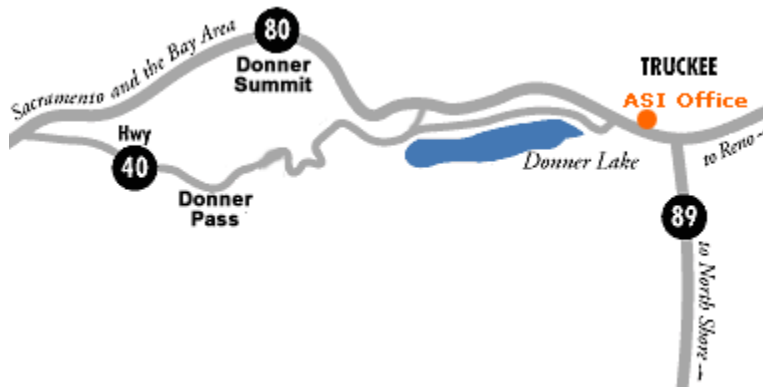

BACKCOUNTRY SPLITBOARDING LOGISTICS

MEETING TIME & PLACE

Course meets at 8:00AM downstairs in The Back Country. It's conveniently located on Donner Pass Road, across from Wild Cherries Coffee Shop and the Fire Station, just west of the Hwy 89 T intersection (the road to Squaw Valley and Tahoe City). Allow extra time for your travel during snowfall periods.

DRIVING DIRECTIONS TO ASI'S OFFICE/CLASSROOM:

From Sacramento: Go east on I-80 to Truckee. Take the Hwy 89 exit. Turn left off the freeway onto Hwy 89 (use the roundabout to go under the freeway (I-80)). Go one block to the light and turn left onto Donner Pass Road. We are located at 11400 Donner Pass Road (downstairs in The Back Country mountaineering shop).

From Reno: Go west on I-80 to Truckee. Take the Hwy 89 exit. Turn right off the freeway onto Hwy 89. Go one block to the light and turn left onto Donner Pass Road. We are located at 11400 Donner Pass Road (downstairs in The Back Country mountaineering shop).

Holiday Inn Express

10527 Coldstream Rd.
Truckee, CA 96161
PHONE: (530) 582-9999
www.hiexpresstruckee.com

Ice Lakes Lodge

1111 Soda Springs Rd.
Soda Springs, CA 95728
PHONE: (530) 426-7660
www.icelakeslodge.com